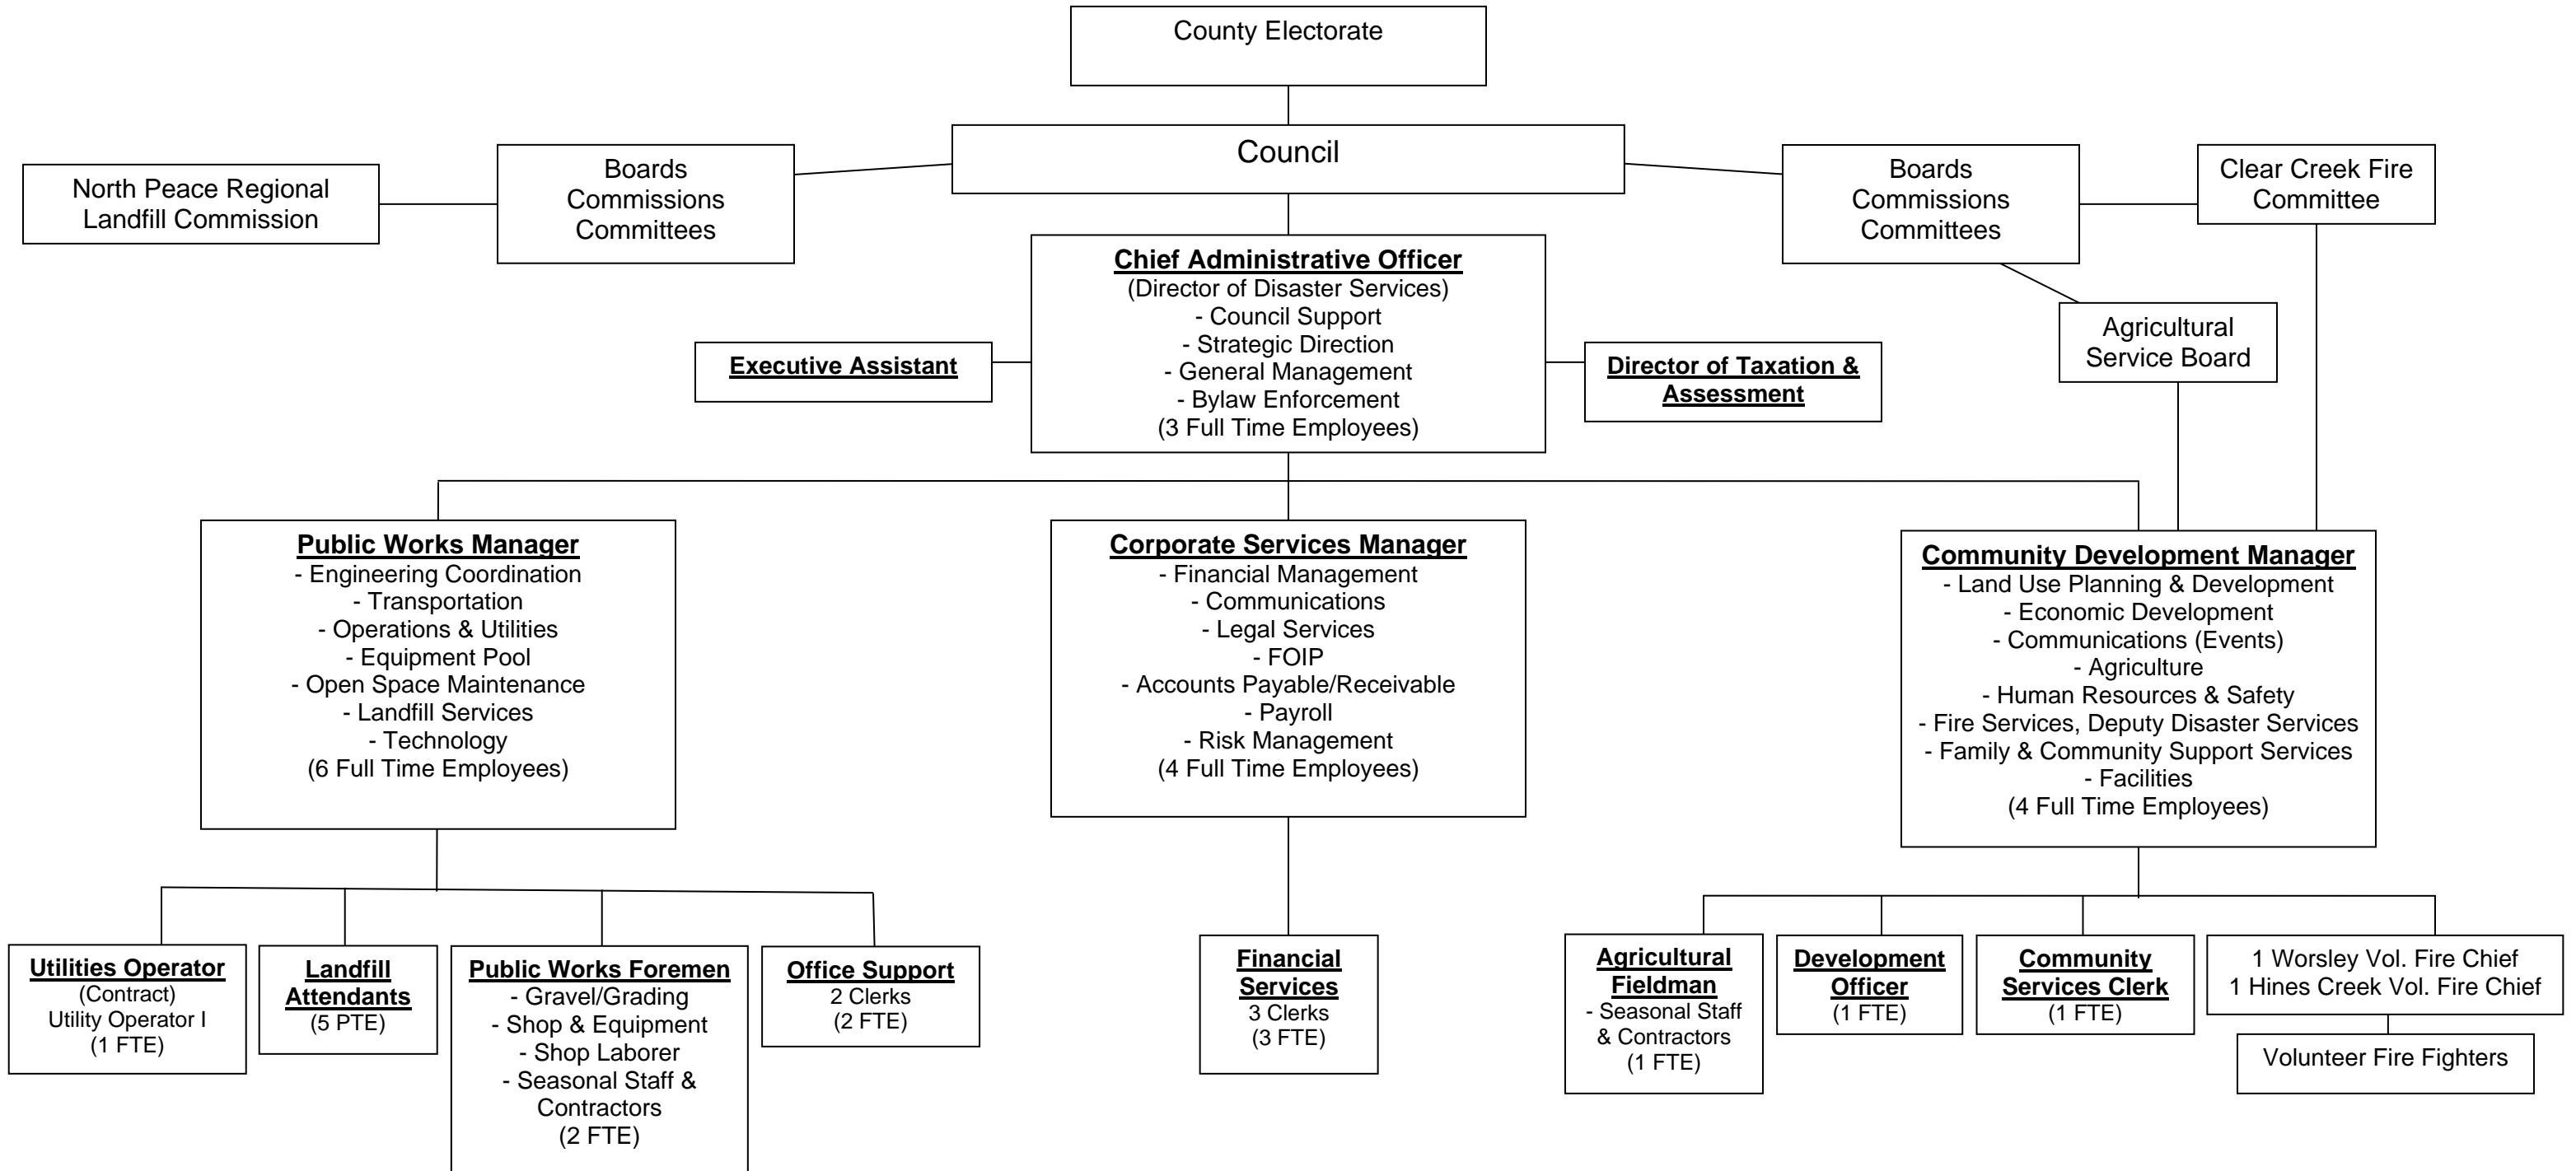

Clear Hills County Organizational Chart

Approved by Resolution #C327(04/12/11)

Reeve

CAO